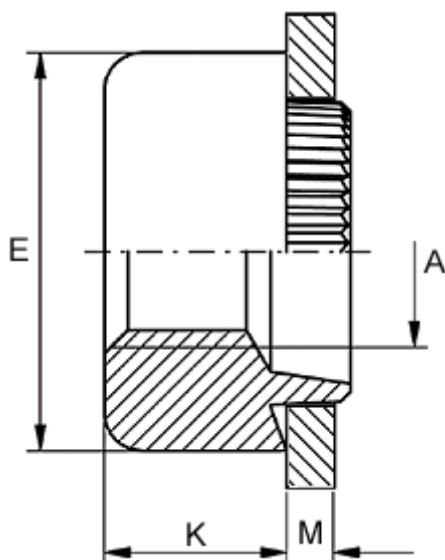

Article number: 12717000140800

Description: KLEE-coil 717 000 140.800  
M14 Brass

## Measures

---

Female thread A	= M14
Height K	= 10.0
Outer diameter E	= 25.0
Plate thickness	= 4.7 to 4.9
Recommended bore diameter for extreme load	= 19.0
Recommended bore diameter for normal use	= 20.0